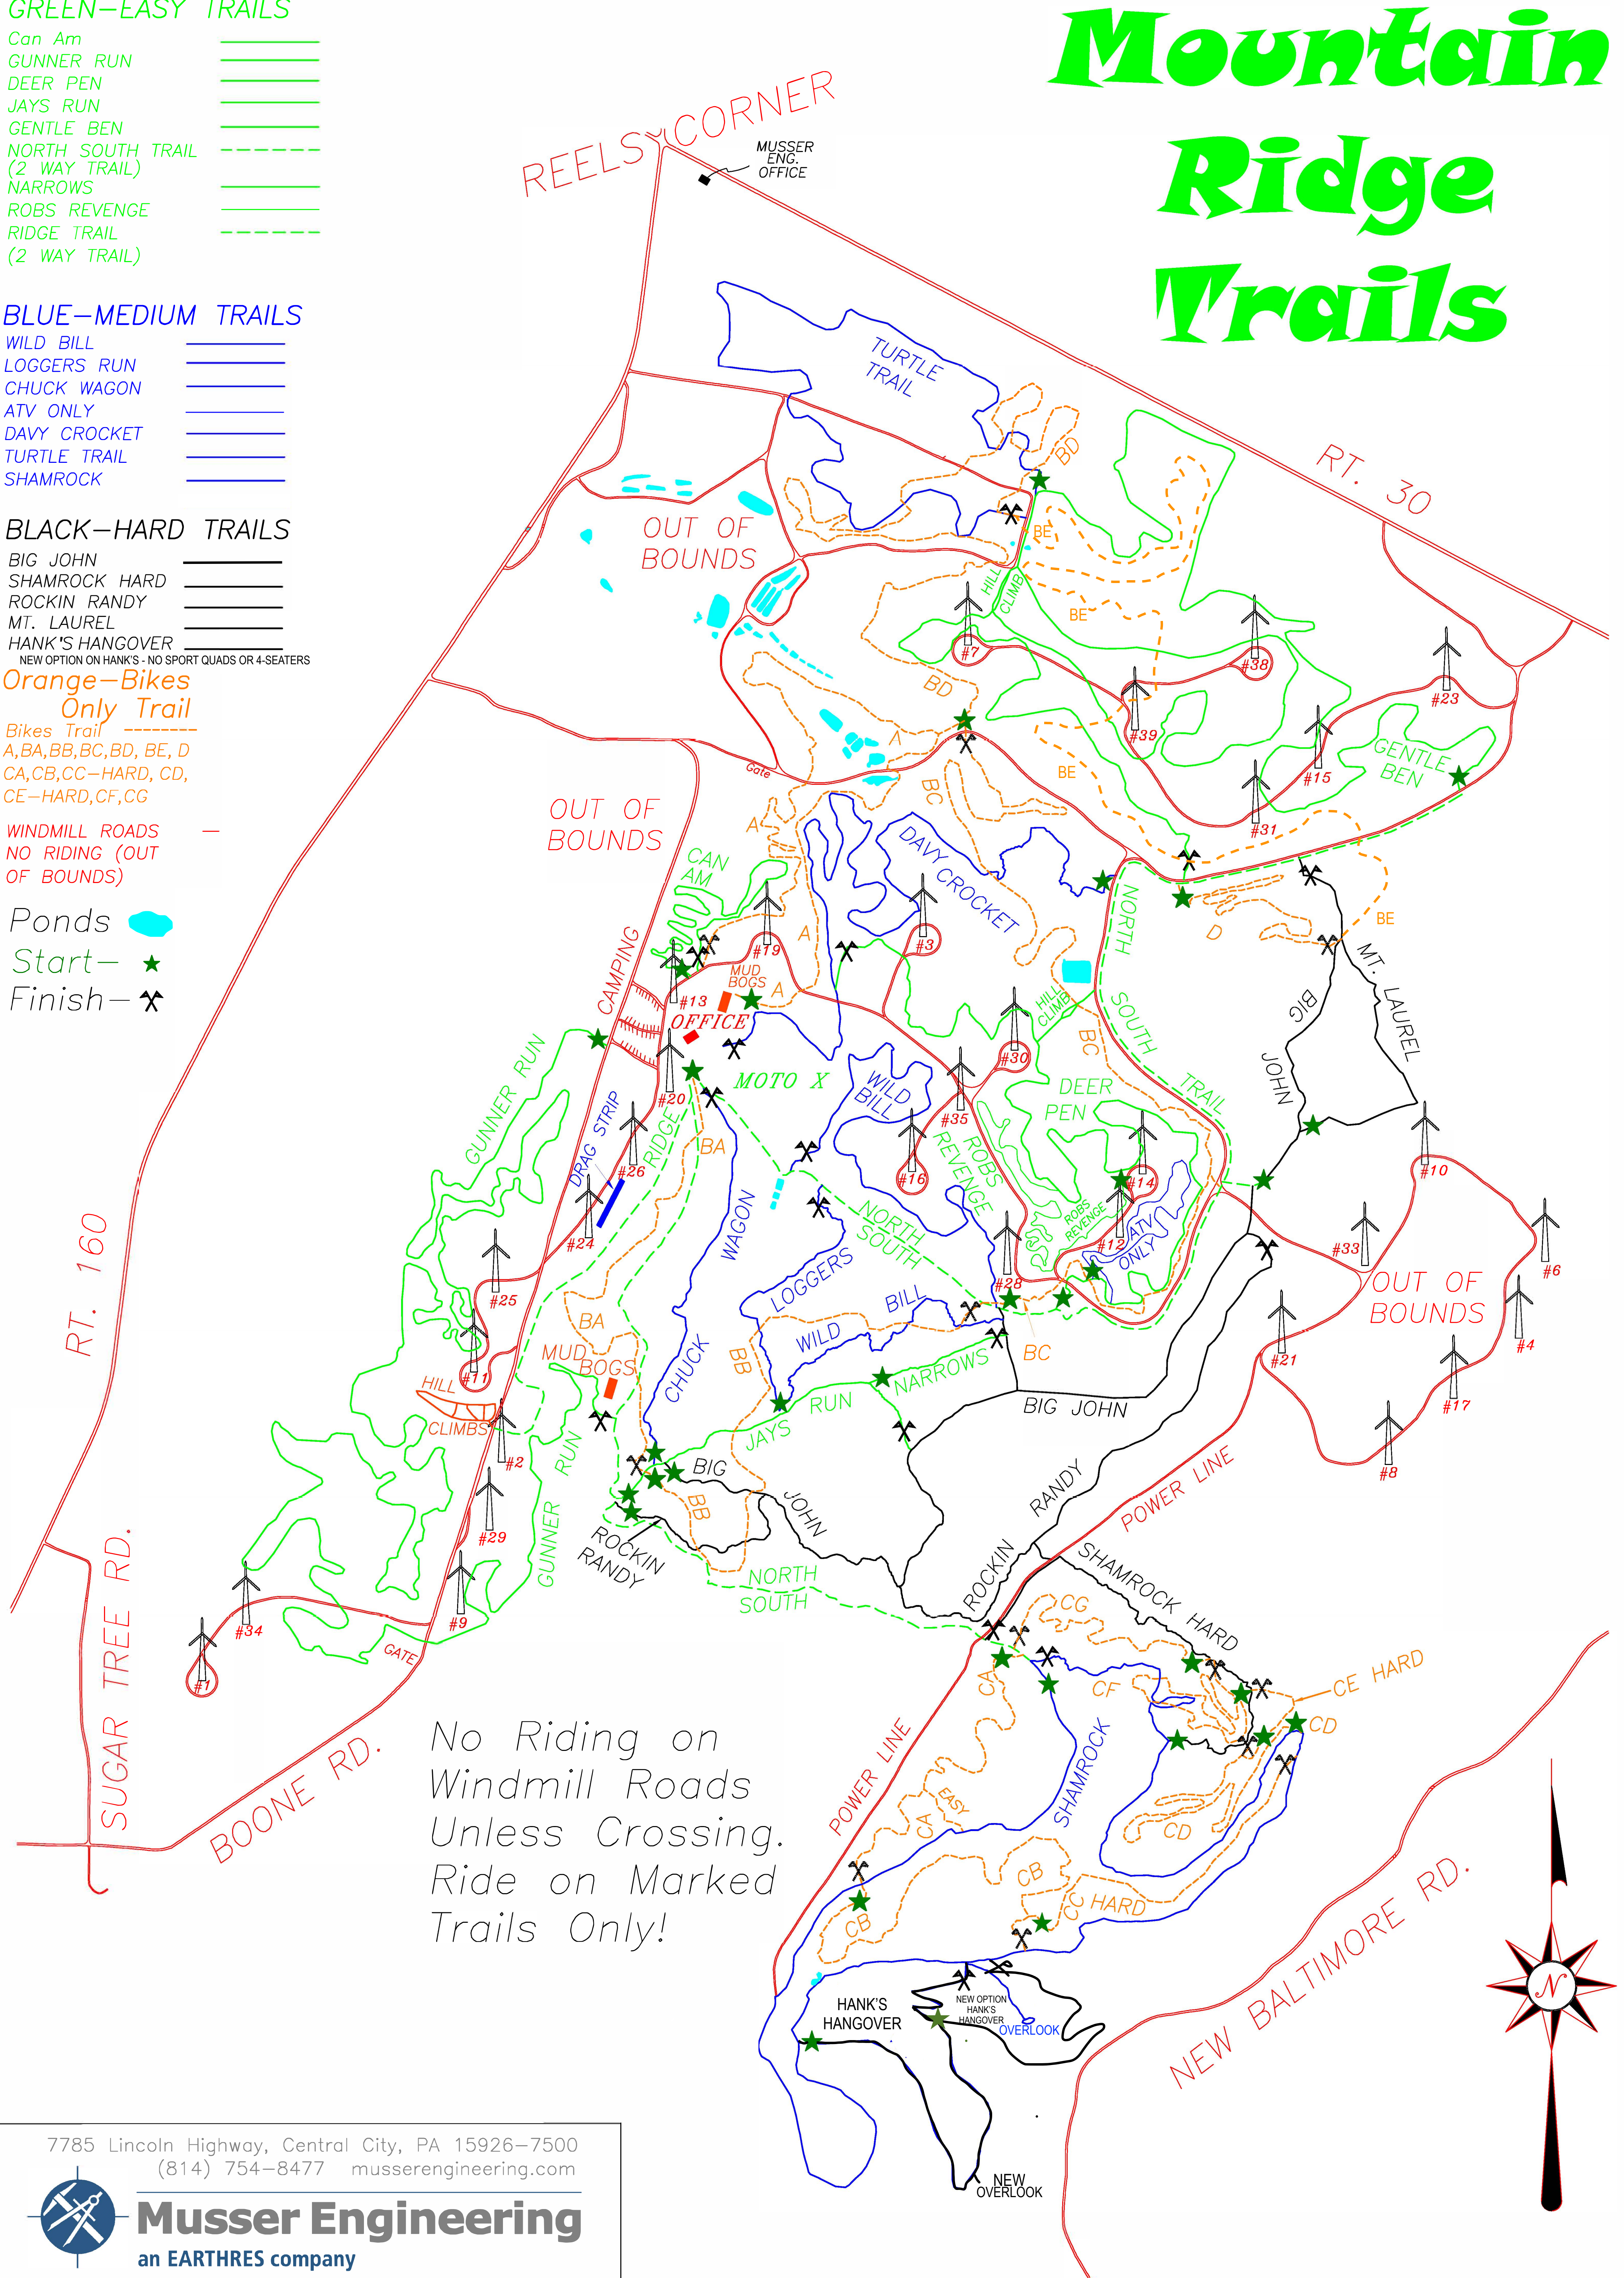

Mountain Ridge Trails

GREEN-EASY TRAILS

- Can Am
- GUNNER RUN
- DEER PEN
- JAYS RUN
- GENTLE BEN
- NORTH SOUTH TRAIL (2 WAY TRAIL)
- NARROWS
- ROBS REVENGE
- RIDGE TRAIL (2 WAY TRAIL)

BLUE-MEDIUM TRAILS

- WILD BILL
- LOGGERS RUN
- CHUCK WAGON
- ATV ONLY
- DAVY CROCKET
- TURTLE TRAIL
- SHAMROCK

BLACK-HARD TRAILS

- BIG JOHN
- SHAMROCK HARD
- ROCKIN RANDY
- MT. LAUREL
- HANK'S HANGOVER
- NEW OPTION ON HANK'S - NO SPORT QUADS OR 4-SEATERS

Orange-Bikes Only Trail

- Bikes Trail
- A, BA, BB, BC, BD, BE, D
- CA, CB, CC-HARD, CD, CE-HARD, CF, CG

WINDMILL ROADS
NO RIDING (OUT OF BOUNDS)

- Ponds
- Start
- Finish

No Riding on Windmill Roads Unless Crossing. Ride on Marked Trails Only!

7785 Lincoln Highway, Central City, PA 15926-7500
(814) 754-8477 musserengineering.com